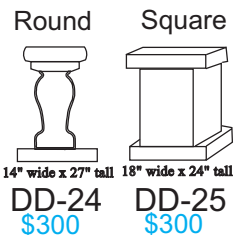

110" tall x 26" wide
DD-04
\$1200

110" tall x 26" wide
DD-05
\$1100

Ice Pillars

20" wide x 80" tall
DD-12
\$450

20" wide x 64" tall
DD-13
\$350

20" wide x 64" tall
DD-14
\$350

20" wide x 60" tall
DD-15
\$300

20" wide x 68" tall
DD-16
\$350

20" wide x 62" tall
DD-17
\$350

20" wide x 90" tall
DD-18
\$425

20" wide x 70" tall
DD-19
\$350

20" wide x 52" tall
DD-20
\$300

20" wide x 90" tall
DD-21
\$425

20" wide x 70" tall
DD-22
\$350

20" wide x 52" tall
DD-23
\$300

Cocktail Tables

Bar Stools

14" wide x 27" tall
DD-24
\$300

18" wide x 24" tall
DD-25
\$300

18" wide x 40" tall
DD-26
\$400

36" wide x 42" tall
DD-27
\$550

20" wide x 42" tall
DD-28
\$400

Ice Furniture

30" wide x 54" tall
DD-29
\$600

26" wide x 40" tall
DD-30
\$450

86" wide x 23" deep x 33" tall
DD-31
\$850 - \$1000