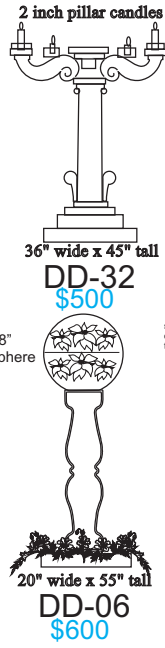

Decor Ice Products

Ice Table
86" wide x 18" Deep x 40" tall
DD-01
\$950

Countertop Ice Table
80" long x 20" deep x 22" tall
DD-02
\$700

Ice Table with front and side panels
38 inches tall x 66" wide x 18" deep
DD-03
\$1000

110" tall x 26" wide
DD-04
\$1200

110" tall x 26" wide
DD-05
\$1100

Ice Pillars

20" wide x 80" tall
DD-12
\$450

20" wide x 64" tall
DD-13
\$350

20" wide x 64" tall
DD-14
\$350

20" wide x 60" tall
DD-15
\$300

20" wide x 68" tall
DD-16
\$350

20" wide x 62" tall
DD-17
\$350

20" wide x 90" tall
DD-18
\$425

20" wide x 70" tall
DD-19
\$350

20" wide x 52" tall
DD-20
\$300

20" wide x 90" tall
DD-21
\$425

20" wide x 70" tall
DD-22
\$350

20" wide x 52" tall
DD-23
\$300

Cocktail Tables

Bar Stools

14" wide x 27" tall
DD-24
\$300

18" wide x 24" tall
DD-25
\$300

18" wide x 40" tall
DD-26
\$400

36" wide x 42" tall
DD-27
\$550

20" wide x 42" tall
DD-28
\$400