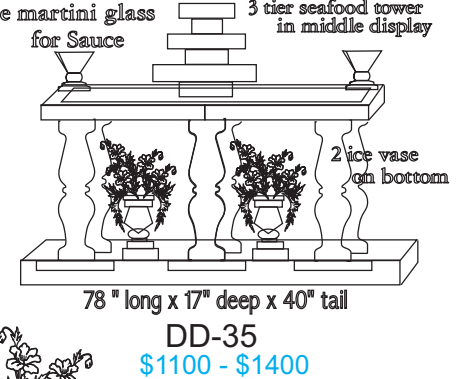

Decor Ice Products

Ice Table
86" wide x 18" Deep x 40" tall
DD-01
\$950

Countertop Ice Table
80" long x 20" deep x 22" tall
DD-02
\$700

Ice Table with front and side panels
38 inches tall x 66" wide x 18" deep
DD-03
\$1000

110" tall x 26" wide
DD-04
\$1200

110" tall x 26" wide
DD-05
\$1100

Ice Pillars

20" wide x 80" tall
DD-12
\$450

20" wide x 64" tall
DD-13
\$350

20" wide x 64" tall
DD-14
\$350

20" wide x 60" tall
DD-15
\$300

20" wide x 68" tall
DD-16
\$350

20" wide x 62" tall
DD-17
\$350

20" wide x 90" tall
DD-18
\$425

20" wide x 70" tall
DD-19
\$350

20" wide x 52" tall
DD-20
\$300

20" wide x 90" tall
DD-21
\$425

20" wide x 70" tall
DD-22
\$350

20" wide x 52" tall
DD-23
\$300

Cocktail Tables

Bar Stools

14" wide x 27" tall
DD-24
\$300

18" wide x 24" tall
DD-25
\$300

18" wide x 40" tall
DD-26
\$400

36" wide x 42" tall
DD-27
\$550

20" wide x 42" tall
DD-28
\$400