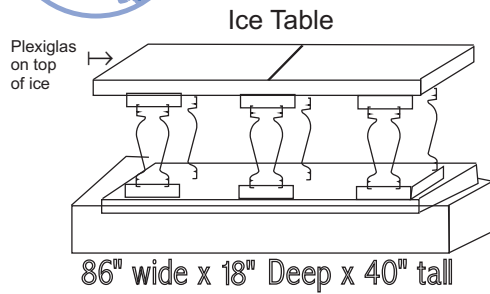

Decor Ice Products

Ice Table
86" wide x 18" Deep x 40" tall
DD-01
\$950

Countertop Ice Table
80" long x 20" deep x 22" tall
DD-02
\$700

Ice Table with front and side panels
38 inches tall x 66" wide x 18" deep
DD-03
\$1000

110" tall x 26" wide
DD-04
\$1200

110" tall x 26" wide
DD-05
\$1100

Ice Pillars

20" wide x 80" tall
DD-12
\$450

20" wide x 64" tall
DD-13
\$350

20" wide x 64" tall
DD-14
\$350

20" wide x 60" tall
DD-15
\$300

20" wide x 68" tall
DD-16
\$350

20" wide x 62" tall
DD-17
\$350

20" wide x 90" tall
DD-18
\$425

20" wide x 70" tall
DD-19
\$350

20" wide x 52" tall
DD-20
\$300

20" wide x 90" tall
DD-21
\$425

20" wide x 70" tall
DD-22
\$350

Ice Furniture

30" wide x 54" tall
DD-29
\$600

26" wide x 40" tall
DD-30
\$450

86" wide x 23" deep x 33" tall
DD-31
\$850 - \$1000