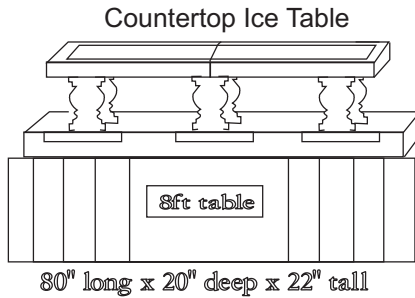

Decor Ice Products

Ice Table
86" wide x 18" Deep x 40" tall
DD-01
\$950

Countertop Ice Table
80" long x 20" deep x 22" tall
DD-02
\$700

Ice Table with front and side panels
38 inches tall x 66" wide x 18" deep
DD-03
\$1000

110" tall x 26" wide
DD-04
\$1200

110" tall x 26" wide
DD-05
\$1100

Ice Pillars

20" wide x 80" tall
DD-12
\$450

20" wide x 64" tall
DD-13
\$350

20" wide x 64" tall
DD-14
\$350

20" wide x 60" tall
DD-15
\$300

20" wide x 68" tall
DD-16
\$350

20" wide x 62" tall
DD-17
\$350

20" wide x 90" tall
DD-18
\$425

20" wide x 70" tall
DD-19
\$350

20" wide x 52" tall
DD-20
\$300

20" wide x 90" tall
DD-21
\$425

20" wide x 70" tall
DD-22
\$350