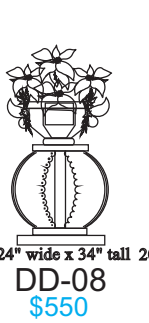

Decor Ice Products

Ice Table
86" wide x 18" Deep x 40" tall
DD-01
\$950

Countertop Ice Table
80" long x 20" deep x 22" tall
DD-02
\$700

Ice Table with front and side panels
38 inches tall x 66" wide x 18" deep
DD-03
\$1000

110" tall x 26" wide
DD-04
\$1200

110" tall x 26" wide
DD-05
\$1100

Ice Pillars

20" wide x 80" tall
DD-12
\$450

20" wide x 64" tall
DD-13
\$350

20" wide x 64" tall
DD-14
\$350

20" wide x 60" tall
DD-15
\$300

20" wide x 68" tall
DD-16
\$350

20" wide x 62" tall
DD-17
\$350

20" wide x 90" tall
DD-18
\$425

20" wide x 70" tall
DD-19
\$350

20" wide x 52" tall
DD-20
\$300

20" wide x 90" tall
DD-21
\$425

20" wide x 70" tall
DD-22
\$350

20" wide x 52" tall
DD-23
\$300

Cocktail Tables

Bar Stools

14" wide x 27" tall
DD-24
\$300

18" wide x 24" tall
DD-25
\$300

18" wide x 40" tall
DD-26
\$400

36" wide x 42" tall
DD-27
\$550

20" wide x 42" tall
DD-28
\$400