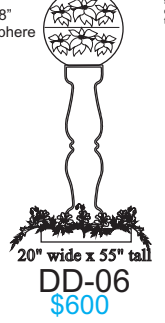

Decor Ice Products

Ice Table
86" wide x 18" Deep x 40" tall
DD-01
\$950

Countertop Ice Table
80" long x 20" deep x 22" tall
DD-02
\$700

Ice Table with front and side panels
38 inches tall x 66" wide x 18" deep
DD-03
\$1000

110" tall x 26" wide
DD-04
\$1200

110" tall x 26" wide
DD-05
\$1100

Ice Pillars

20" wide x 80" tall
DD-12
\$450

20" wide x 64" tall
DD-13
\$350

20" wide x 64" tall
DD-14
\$350

20" wide x 60" tall
DD-15
\$300

20" wide x 68" tall
DD-16
\$350

20" wide x 62" tall
DD-17
\$350

20" wide x 90" tall
DD-18
\$425

20" wide x 70" tall
DD-19
\$350

20" wide x 52" tall
DD-20
\$300

20" wide x 90" tall
DD-21
\$425

20" wide x 70" tall
DD-22
\$350

20" wide x 52" tall
DD-23
\$300

Cocktail Tables

Bar Stools

14" wide x 27" tall
DD-24
\$300

18" wide x 24" tall
DD-25
\$300

18" wide x 40" tall
DD-26
\$400

36" wide x 42" tall
DD-27
\$550

20" wide x 42" tall
DD-28
\$400