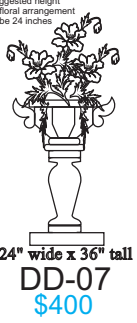

Decor Ice Products

Ice Table
86" wide x 18" Deep x 40" tall
DD-01
\$950

Countertop Ice Table
80" long x 20" deep x 22" tall
DD-02
\$700

Ice Table with front and side panels
38 inches tall x 66" wide x 18" deep
DD-03
\$1000

110" tall x 26" wide
DD-04
\$1200

110" tall x 26" wide
DD-05
\$1100

Ice Pillars

20" wide x 80" tall
DD-12
\$450

20" wide x 64" tall
DD-13
\$350

20" wide x 64" tall
DD-14
\$350

20" wide x 60" tall
DD-15
\$300

20" wide x 68" tall
DD-16
\$350

20" wide x 62" tall
DD-17
\$350

20" wide x 90" tall
DD-18
\$425

20" wide x 70" tall
DD-19
\$350

20" wide x 52" tall
DD-20
\$300

20" wide x 90" tall
DD-21
\$425

20" wide x 70" tall
DD-22
\$350

20" wide x 52" tall
DD-23
\$300

Cocktail Tables

Bar Stools

14" wide x 27" tall
DD-24
\$300

18" wide x 24" tall
DD-25
\$300

18" wide x 40" tall
DD-26
\$400

36" wide x 42" tall
DD-27
\$550

20" wide x 42" tall
DD-28
\$400