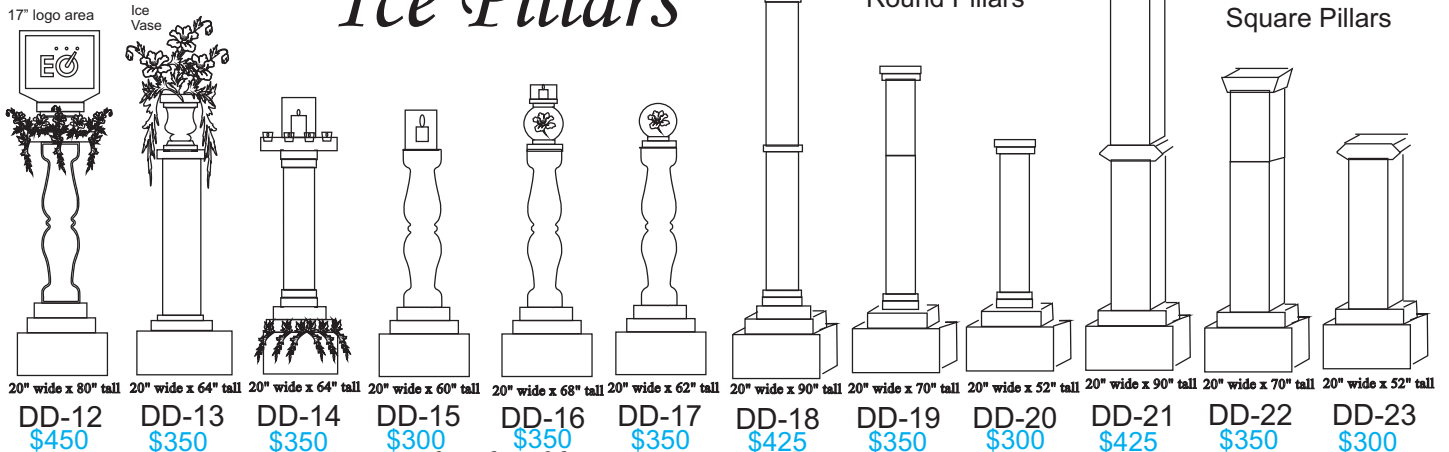

Decor Ice Products

Ice Table
86" wide x 18" Deep x 40" tall
DD-01
\$950

Countertop Ice Table
80" long x 20" deep x 22" tall
DD-02
\$700

Ice Table with front and side panels
38 inches tall x 66" wide x 18" deep
DD-03
\$1000

110" tall x 26" wide
DD-04
\$1200

110" tall x 26" wide
DD-05
\$1100

Ice Pillars

20" wide x 80" tall
DD-12
\$450

20" wide x 64" tall
DD-13
\$350

20" wide x 64" tall
DD-14
\$350

20" wide x 60" tall
DD-15
\$300

20" wide x 68" tall
DD-16
\$350

20" wide x 62" tall
DD-17
\$350

20" wide x 90" tall
DD-18
\$425

20" wide x 70" tall
DD-19
\$350

20" wide x 52" tall
DD-20
\$300

20" wide x 90" tall
DD-21
\$425

20" wide x 70" tall
DD-22
\$350

20" wide x 52" tall
DD-23
\$300

Cocktail Tables

Bar Stools

14" wide x 27" tall
DD-24
\$300

18" wide x 24" tall
DD-25
\$300

18" wide x 40" tall
DD-26
\$400

36" wide x 42" tall
DD-27
\$550

20" wide x 42" tall
DD-28
\$400