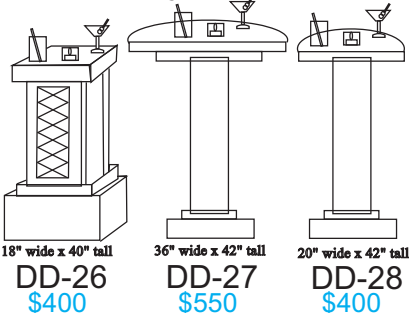

Decor Ice Products

Ice Table
86" wide x 18" Deep x 40" tall
DD-01
\$950

Countertop Ice Table
80" long x 20" deep x 22" tall
DD-02
\$700

Ice Table with front and side panels
38 inches tall x 66" wide x 18" deep
DD-03
\$1000

20" wide x 68" tall
DD-16
\$350

20" wide x 62" tall
DD-17
\$350

20" wide x 90" tall
DD-18
\$425

20" wide x 70" tall
DD-19
\$350

20" wide x 52" tall
DD-20
\$300

20" wide x 90" tall
DD-21
\$425

20" wide x 70" tall
DD-22
\$350

20" wide x 52" tall
DD-23
\$300

Cocktail Tables

Bar Stools

14" wide x 27" tall
DD-24
\$300

18" wide x 24" tall
DD-25
\$300

18" wide x 40" tall
DD-26
\$400

36" wide x 42" tall
DD-27
\$550

20" wide x 42" tall
DD-28
\$400

Ice Furniture

30" wide x 54" tall
DD-29
\$600

26" wide x 40" tall
DD-30
\$450

86" wide x 23" deep x 33" tall
DD-31
\$850 - \$1000