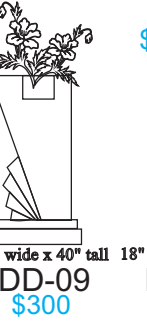

Decor Ice Products

Ice Table
86" wide x 18" Deep x 40" tall
DD-01
\$950

Countertop Ice Table
80" long x 20" deep x 22" tall
DD-02
\$700

Ice Table with front and side panels
38 inches tall x 66" wide x 18" deep
DD-03
\$1000

110" tall x 26" wide
DD-04
\$1200

110" tall x 26" wide
DD-05
\$1100

Ice Pillars

20" wide x 80" tall
DD-12
\$450

20" wide x 64" tall
DD-13
\$350

20" wide x 64" tall
DD-14
\$350

20" wide x 60" tall
DD-15
\$300

20" wide x 68" tall
DD-16
\$350

20" wide x 62" tall
DD-17
\$350

20" wide x 90" tall
DD-18
\$425

20" wide x 70" tall
DD-19
\$350

20" wide x 52" tall
DD-20
\$300

20" wide x 90" tall
DD-21
\$425

20" wide x 70" tall
DD-22
\$350

20" wide x 52" tall
DD-23
\$300

Cocktail Tables

Bar Stools

14" wide x 27" tall
DD-24
\$300

18" wide x 24" tall
DD-25
\$300

18" wide x 40" tall
DD-26
\$400

36" wide x 42" tall
DD-27
\$550

20" wide x 42" tall
DD-28
\$400