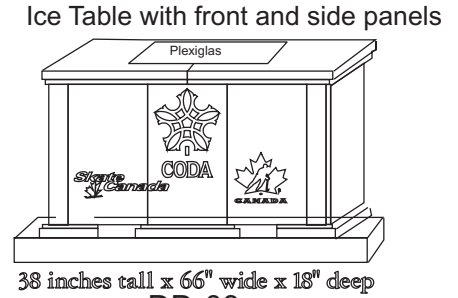

Decor Ice Products

Ice Table
86" wide x 18" Deep x 40" tall
DD-01
\$950

Countertop Ice Table
80" long x 20" deep x 22" tall
DD-02
\$700

Ice Table with front and side panels
38 inches tall x 66" wide x 18" deep
DD-03
\$1000

110" tall x 26" wide
DD-04
\$1200

110" tall x 26" wide
DD-05
\$1100

Ice Pillars

20" wide x 80" tall
DD-12
\$450

20" wide x 64" tall
DD-13
\$350

20" wide x 64" tall
DD-14
\$350

20" wide x 60" tall
DD-15
\$300

20" wide x 68" tall
DD-16
\$350

20" wide x 62" tall
DD-17
\$350

20" wide x 90" tall
DD-18
\$425

20" wide x 70" tall
DD-19
\$350

20" wide x 52" tall
DD-20
\$300

20" wide x 90" tall
DD-21
\$425

20" wide x 70" tall
DD-22
\$350

Ice Furniture

30" wide x 54" tall
DD-29
\$600

26" wide x 40" tall
DD-30
\$450

86" wide x 23" deep x 33" tall
DD-31
\$850 - \$1000