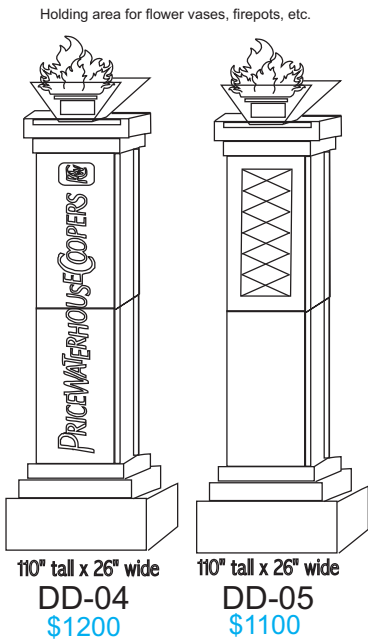

Decor Ice Products

Ice Table
86" wide x 18" Deep x 40" tall
DD-01
\$950

Countertop Ice Table
80" long x 20" deep x 22" tall
DD-02
\$700

Ice Table with front and side panels
38 inches tall x 66" wide x 18" deep
DD-03
\$1000

110" tall x 26" wide
DD-04
\$1200

110" tall x 26" wide
DD-05
\$1100

Ice Pillars

20" wide x 80" tall
DD-12
\$450

20" wide x 64" tall
DD-13
\$350

20" wide x 64" tall
DD-14
\$350

20" wide x 60" tall
DD-15
\$300

20" wide x 68" tall
DD-16
\$350

20" wide x 62" tall
DD-17
\$350

20" wide x 90" tall
DD-18
\$425

20" wide x 70" tall
DD-19
\$350

20" wide x 52" tall
DD-20
\$300

20" wide x 90" tall
DD-21
\$425

20" wide x 70" tall
DD-22
\$350

20" wide x 52" tall
DD-23
\$300

Cocktail Tables

Bar Stools

14" wide x 27" tall
DD-24
\$300

18" wide x 24" tall
DD-25
\$300

18" wide x 40" tall
DD-26
\$400

36" wide x 42" tall
DD-27
\$550

20" wide x 42" tall
DD-28
\$400