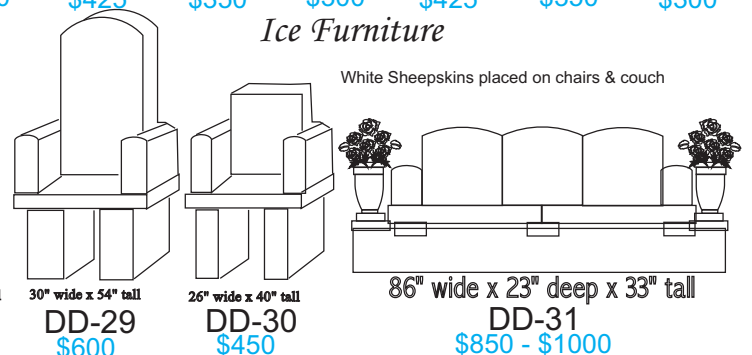

Decor Ice Products

Ice Table
86" wide x 18" Deep x 40" tall
DD-01
\$950

Countertop Ice Table
80" long x 20" deep x 22" tall
DD-02
\$700

Ice Table with front and side panels
38 inches tall x 66" wide x 18" deep
DD-03
\$1000

20" wide x 68" tall
DD-16
\$350

20" wide x 62" tall
DD-17
\$350

20" wide x 90" tall
DD-18
\$425

20" wide x 70" tall
DD-19
\$350

20" wide x 52" tall
DD-20
\$300

20" wide x 90" tall
DD-21
\$425

20" wide x 70" tall
DD-22
\$350

20" wide x 52" tall
DD-23
\$300

Cocktail Tables

Bar Stools

14" wide x 27" tall
DD-24
\$300

18" wide x 24" tall
DD-25
\$300

18" wide x 40" tall
DD-26
\$400

36" wide x 42" tall
DD-27
\$550

20" wide x 42" tall
DD-28
\$400

Ice Furniture

30" wide x 54" tall
DD-29
\$600

26" wide x 40" tall
DD-30
\$450

86" wide x 23" deep x 33" tall
DD-31
\$850 - \$1000