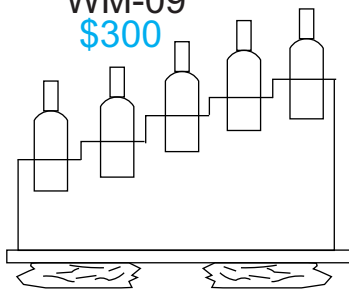

24" wide x 17" deep x 18" tall

WM-05
\$300

24" wide x 17" deep x 18" tall

WM-06
\$300

26" wide x 18" deep x 18" tall

WM-07
\$300

40" wide x 18" deep x 18" tall

WM-08
\$400

7inch Wine Holder

20" wide x 40" tall

WM-09
\$300

Bottle Holders

37" wide x 27" tall

WM-04
\$400

40" long x 26" tall

WM-10
\$275

30" wide x 40" tall

WM-11
\$325

40" wide x 40" tall

WM-12
\$350

40" wide x 40" tall

WM-13
\$300

GST not included