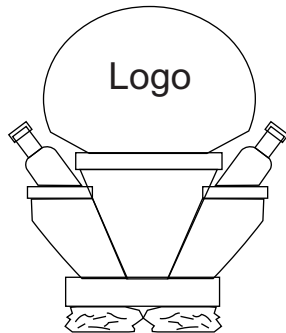

24" wide x 17" deep x 18" tall

WM-05
\$300

24" wide x 17" deep x 18" tall

WM-06
\$300

26" wide x 18" deep x 18" tall

WM-07
\$300

40" wide x 18" deep x 18" tall

WM-08
\$400

7inch Wine Holder

20" wide x 40" tall

WM-09
\$300

Bottle Holders

37" wide x 27" tall

WM-04
\$400

40" long x 26" tall

WM-10
\$275

30" wide x 40" tall

WM-11
\$325

40" wide x 40" tall

WM-12
\$350

40" wide x 40" tall

WM-13
\$300

GST not included