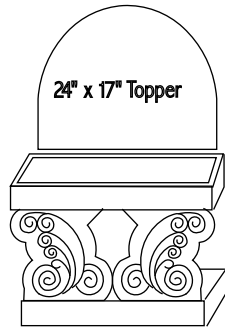

Ice Sculptures for Food Presentation

Clamshells and Ice Platters

48" wide x 24" tall

WM-01
\$400

38" wide x 24" tall

WM-02
\$275 - \$325

27" wide x 24" tall

WM-03
\$250 - \$300

24" wide x 17" deep x 18" tall

WM-05
\$300

24" wide x 17" deep x 18" tall

WM-06
\$300

26" wide x 18" deep x 18" tall

WM-07
\$300

40" wide x 18" deep x 18" tall

WM-08
\$400

7inch Wine Holder

20" wide x 40" tall

WM-09
\$300

Bottle Holders

37" wide x 27" tall

WM-04
\$400

40" long x 26" tall

WM-10
\$275