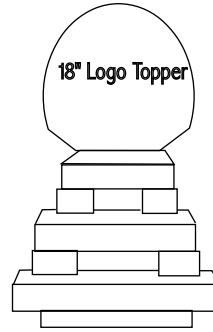

Ice Sculptures for Food Presentation

Clamshells and Ice Platters

48" wide x 24" tall

WM-01
\$400

38" wide x 24" tall

WM-02
\$275 - \$325

27" wide x 24" tall

WM-03
\$250 - \$300

24" wide x 17" deep x 18" tall

WM-05
\$300

24" wide x 17" deep x 18" tall

WM-06
\$300

26" wide x 18" deep x 18" tall

WM-07
\$300

40" wide x 18" deep x 18" tall

WM-08
\$400

7inch Wine Holder

20" wide x 40" tall

WM-09
\$300

Bottle Holders

37" wide x 27" tall

WM-04
\$400

40" long x 26" tall

WM-10
\$275