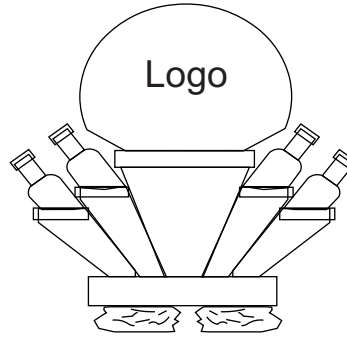

24" wide x 17" deep x 18" tall

WM-05
\$300

24" wide x 17" deep x 18" tall

WM-06
\$300

26" wide x 18" deep x 18" tall

WM-07
\$300

40" wide x 18" deep x 18" tall

WM-08
\$400

7inch Wine Holder

20" wide x 40" tall

WM-09
\$300

Bottle Holders

37" wide x 27" tall

WM-04
\$400

40" long x 26" tall

WM-10
\$275

30" wide x 40" tall

WM-11
\$325

40" wide x 40" tall

WM-12
\$350

40" wide x 40" tall

WM-13
\$300

GST not included