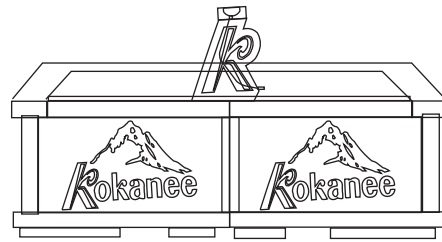

BI-05
\$800

38" long x 18" deep x 18" tall

BI-06
\$400

13" wide x 13" tall

BI-07
\$100
(min. 2)

Ice Beer Tubs

24" wide x 30" tall x 24" deep

BI-08
\$350

38" wide x 18" deep x 22" tall

BI-09
\$375

76" long x 18" deep x 22" tall

BI-10
\$750

4ft Ice Bars

BI-11
\$750

BI-12
\$750

BI-13
\$750