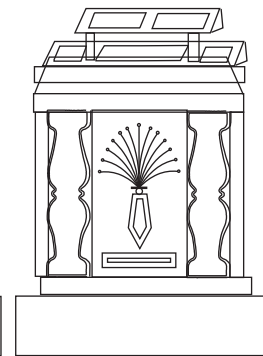

BI-05
\$800

38" long x 18" deep x 18" tall

BI-06
\$400

13" wide x 13" tall

BI-07
\$100
(min. 2)

Ice Beer Tubs

24" wide x 30" tall x 24" deep

BI-08
\$350

38" wide x 18" deep x 22" tall

BI-09
\$375

76" long x 18" deep x 22" tall

BI-10
\$750

4ft Ice Bars

BI-11
\$750

BI-12
\$750

BI-13
\$750