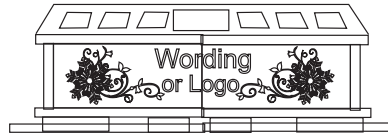

**Frozen
Memories**
Ice Studio

Ice Cream Holders

GST not included

107" tall x 8ft wide

BI-01
\$1850

BI-02
\$1100

BI-03
\$1200

BI-04
\$1100

BI-05
\$800

38" long x 18" deep x 18" tall

BI-06
\$400

13" wide x 13" tall

BI-07
\$100
(min. 2)

Ice Beer Tubs

24" wide x 30" tall x 24" deep

BI-08
\$350

38" wide x 18" deep x 22" tall

BI-09
\$375

76" long x 18" deep x 22" tall

BI-10
\$750

4ft Ice Bars

BI-11
\$750

BI-12
\$750

BI-13
\$750