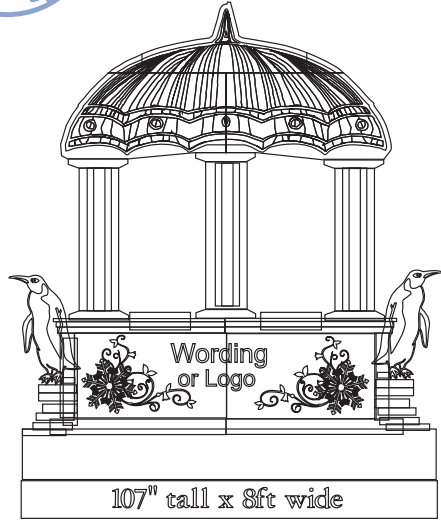

**Frozen
Memories**
Ice Studio

Ice Cream Holders

GST not included

107" tall x 8ft wide

BI-01
\$1850

BI-02
\$1100

BI-03
\$1200

BI-04
\$1100

BI-05
\$800

38" long x 18" deep x 18" tall

BI-06
\$400

13" wide x 13" tall

BI-07
\$100
(min. 2)

Ice Beer Tubs

24" wide x 30" tall x 24" deep

BI-08
\$350

38" wide x 18" deep x 22" tall

BI-09
\$375

76" long x 18" deep x 22" tall

BI-10
\$750

4ft Ice Bars

BI-11
\$750

BI-12
\$750

BI-13
\$750