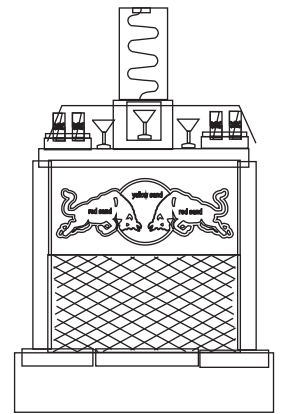

**Frozen
Memories**
Ice Studio

Ice Cream Holders

GST not included

107" tall x 8ft wide

BI-01
$1850

BI-02
$1100

BI-03
$1200

BI-04
$1100

BI-05
$800

38" long x 18" deep x 18" tall

BI-06
$400

13" wide x 13" tall

BI-07
$100
(min. 2)

Ice Beer Tubs

24" wide x 30" tall x 24" deep

BI-08
$350

38" wide x 18" deep x 22" tall

BI-09
$375

76" long x 18" deep x 22" tall

BI-10
$750

4ft Ice Bars

BI-11
$750

BI-12
$750

BI-13
$750

BI-14
$800

BI-15
$750