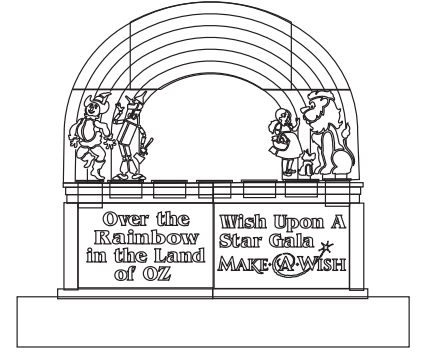

**Frozen
Memories**
Ice Studio

Ice Cream Holders

GST not included

107" tall x 8ft wide

BI-01
\$1850

BI-02
\$1100

BI-03
\$1200

BI-04
\$1100

BI-05
\$800

38" long x 18" deep x 18" tall

BI-06
\$400

13" wide x 13" tall

BI-07
\$100
(min. 2)

Ice Beer Tubs

24" wide x 30" tall x 24" deep

BI-08
\$350