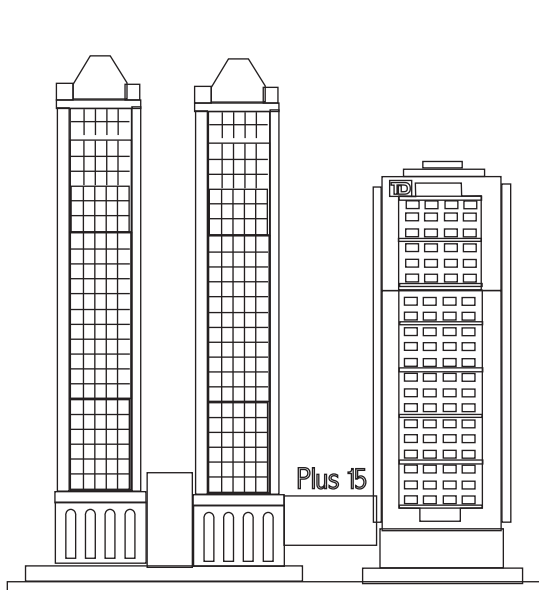

start at \$500

40" wide x 37" tall

Churches

start at \$450

40" wide x 31" tall

Hotels

start at \$400

40" wide x 38" tall

Construction

start at \$400

40" wide x 36" tall

Taj Mahal

\$425

67" wide x 75" tall

Bankers Hall - TD Towers

start at \$450

30" wide x 83" tall

Big Ben

\$350 - \$750

22" wide x 63" tall

Empire State

\$450

30" wide x 80" tall

Statue of Liberty

\$650

20" wide x 53" tall

\$325

GST not included