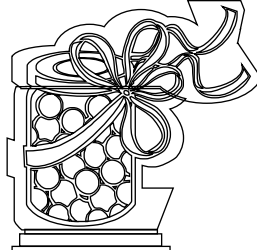

## Etching Style Category A - Single block

**\$300 + GST**

Direct Setup/Shipping Fees are not included.

Dimensions approx. 32"-40" high x 20"-23" wide

1. Snowman

2. Christmas Tree

3. Candy Jar

4. Candycane

5. Snowflake A

6. Snowflake B

## Etching Style Category A - Single block with Logo

**\$325 + GST**

Dimensions approx. 32"-40" high x 20"-23" wide

7. Logo Snowflake

8. Logo Santa

9. Logo Tree

10. Logo Angel

11. Logo Lollipops